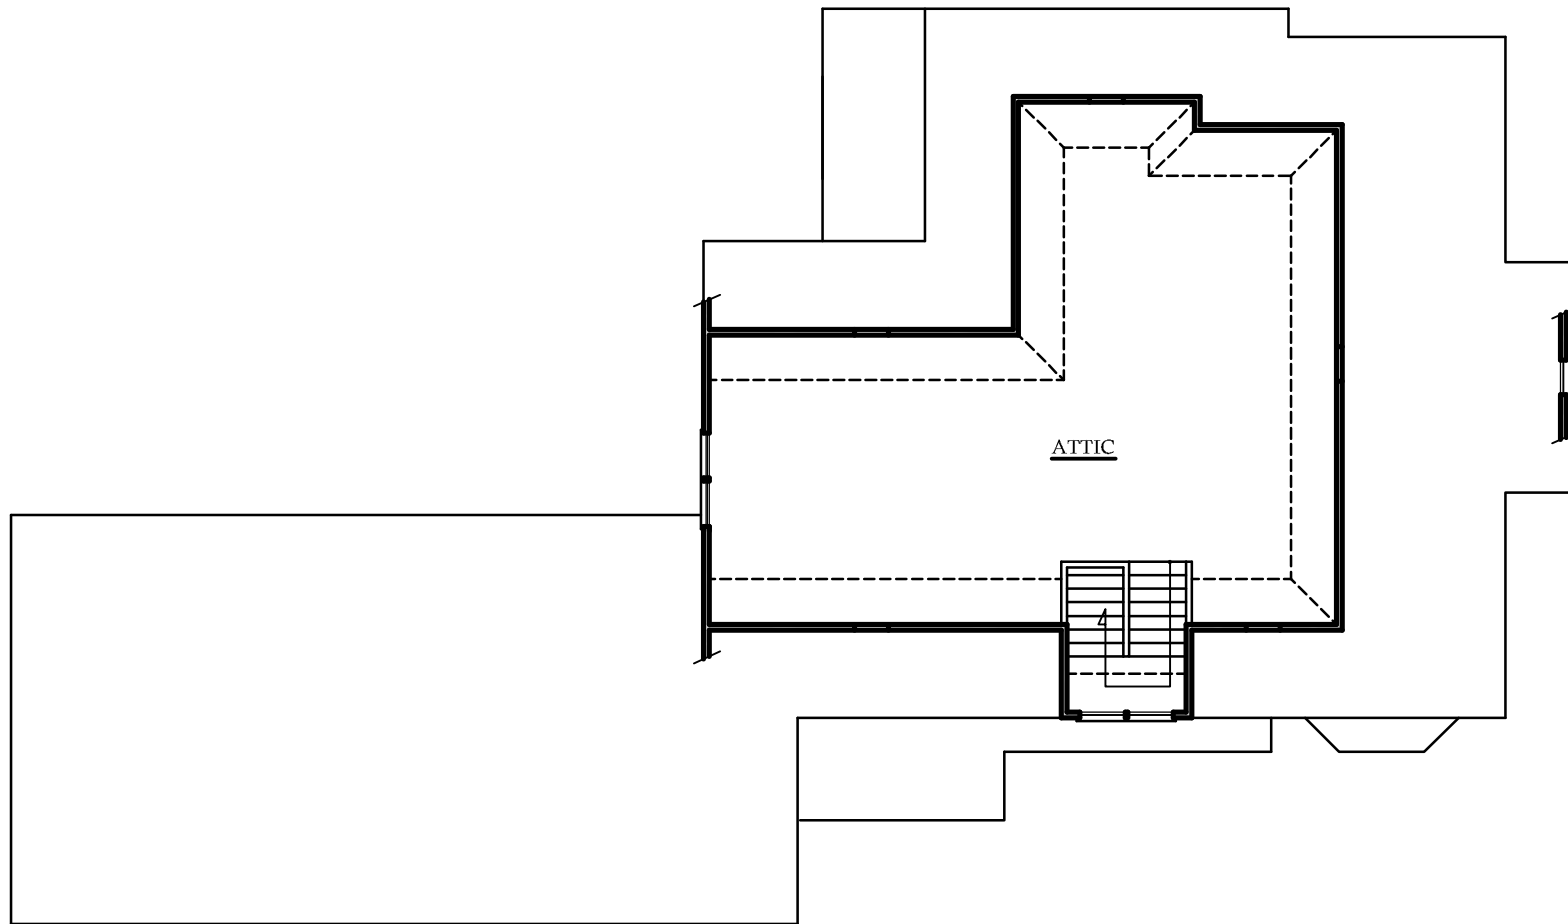

FRONT
←

ATTIC

20-4256-DT