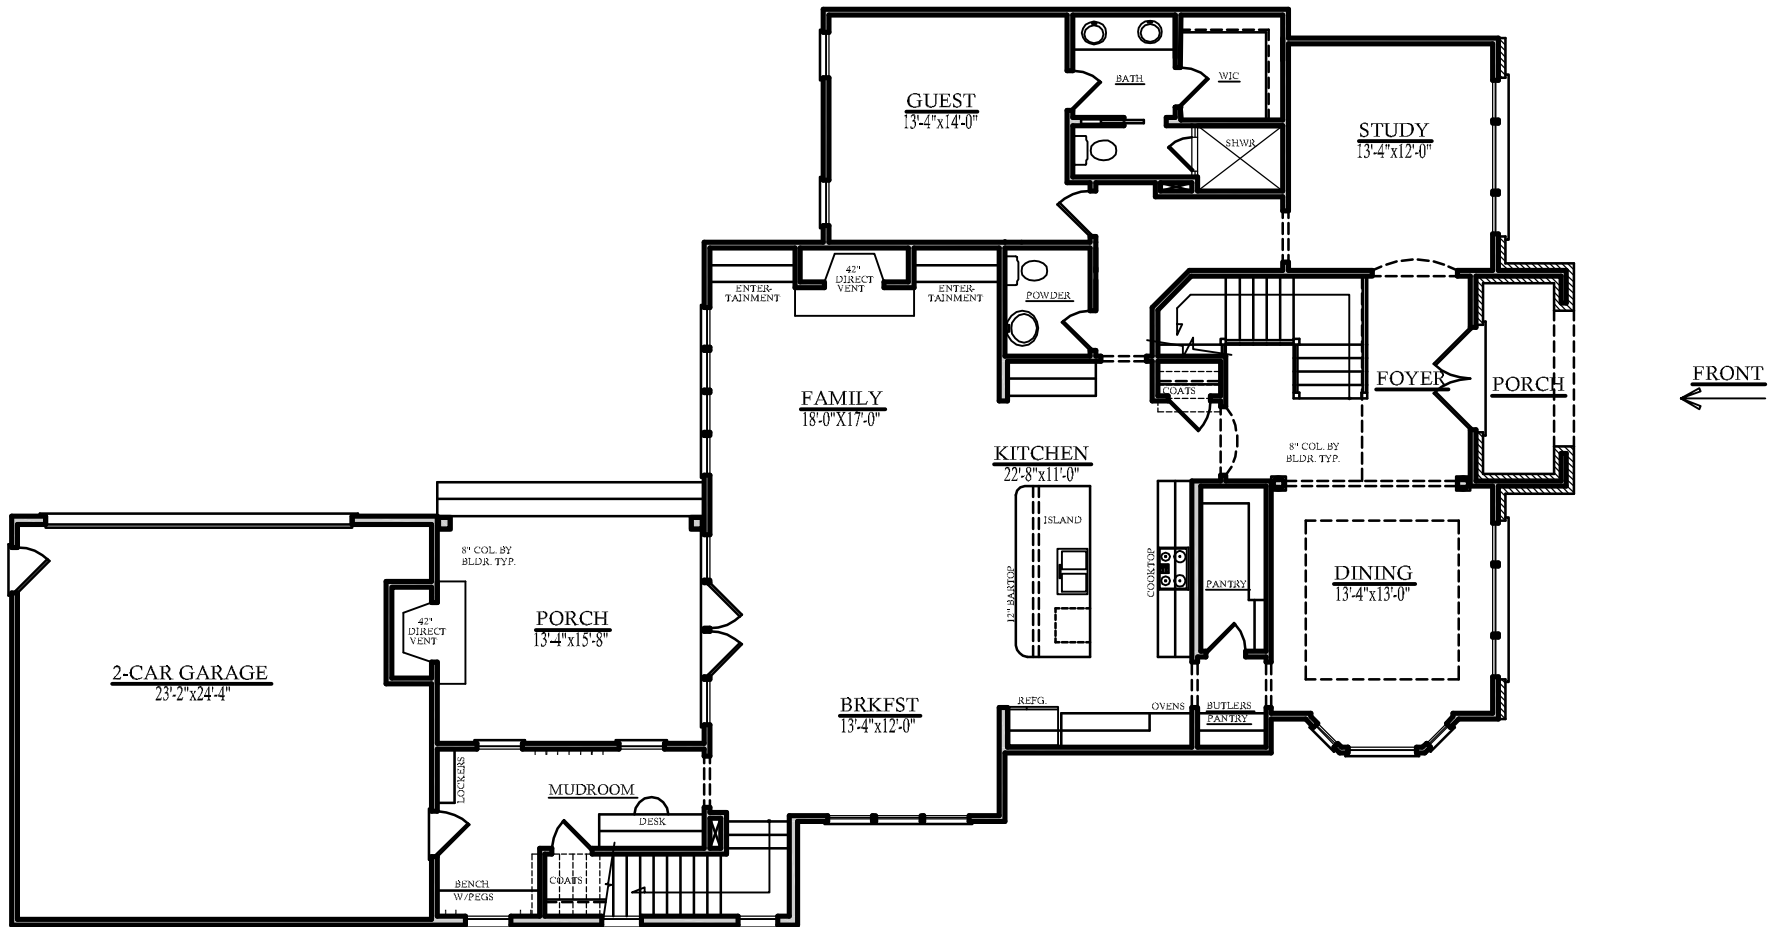

20-4256-DT

COPYRIGHT © 2016 BY DESIGN TECH, INC. ALL RIGHTS RESERVED. NO PART OF THESE PLANS MAY BE USED, REPRODUCED, STORED IN A RETRIEVAL SYSTEM, OR TRANSMITTED IN ANY FORM BY ANY MEANS, ELECTRONIC, MECHANICAL PHOTOCOPYING, RECORDING, OR OTHERWISE, WITHOUT THE PRIOR WRITTEN PERMISSION OF DESIGN TECH, INC.

WWW.DESIGNTECH.COM
RALEIGH, NC
919-239-4972

PLAN NUMBER:	20-4256-DT
FIRST FLOOR HTD:	2168 SQ. FT.
SECOND FLOOR HTD:	2088 SQ. FT.
REC ROOM HTD:	INCLUDED
TOTAL HTD:	4256 SQ. FT.
OVERALL DIM:	53'-9" x 91'-9"