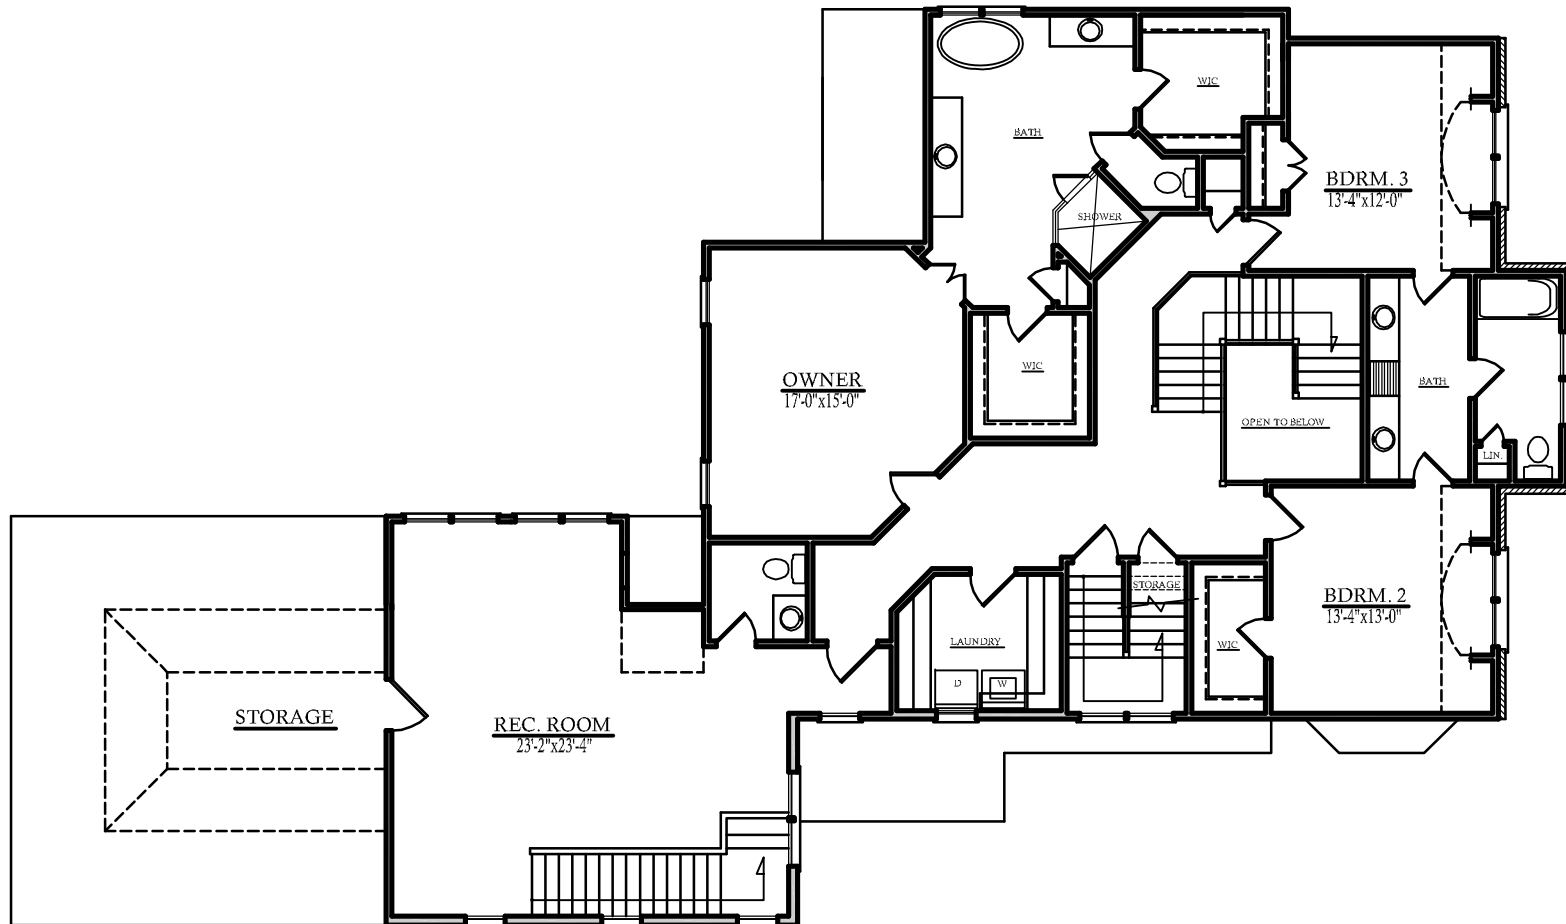

20-4256-DT